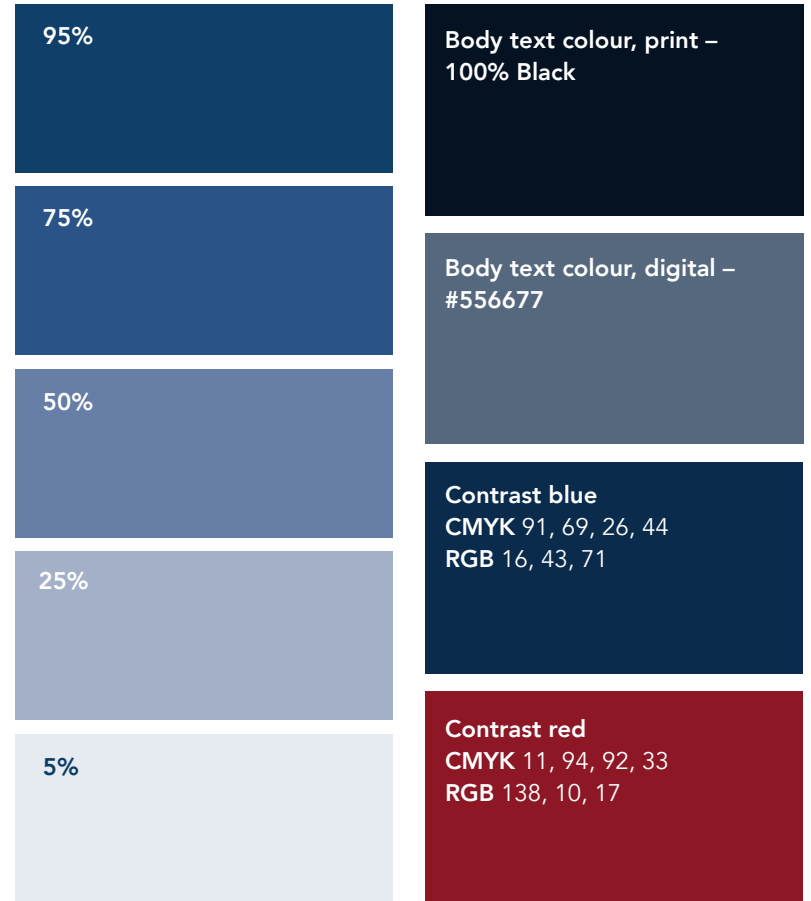

Core colours

Accent colours

## 04 Colour palette

The colours shown here form our palette. Please only use colours from this selection.

Accent and contrast colours should be used carefully. Refer to the layout guides (08 onwards) for further guidance on use of colour.